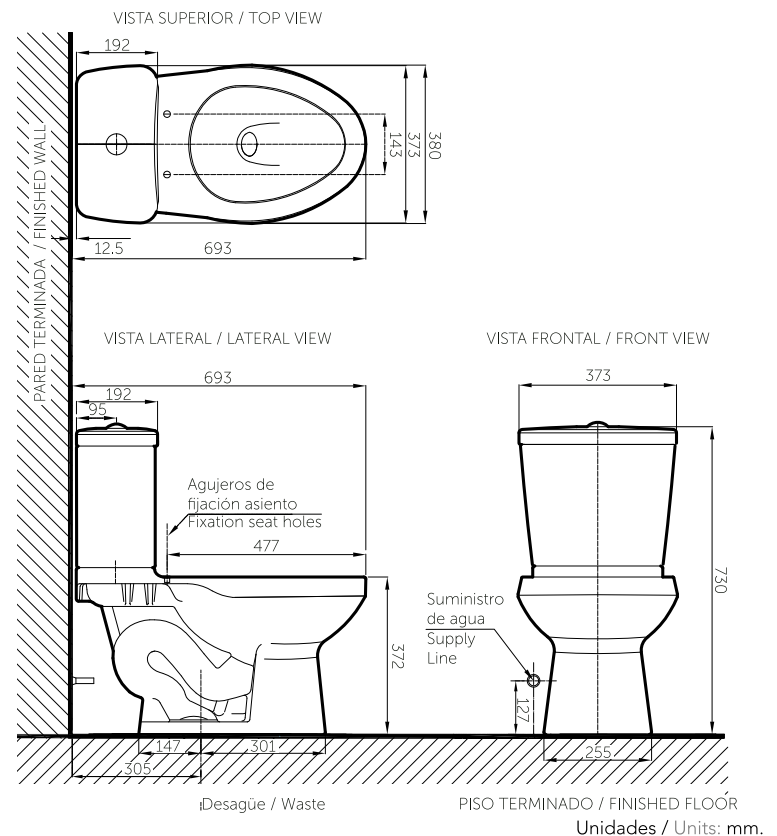

*Para mayor información referirse a las condiciones de garantía y devolución.
**Further information refer to warranty and return conditions.

Color
Color

	Blanco .020 White .020		Bone .021 Bone .021		Azul .209** Blue .209**
	Sueño de Día .225** Day Dream .225**		luz Vela .202** Candle light .202**		Vino .210** Maroon .210**
	Verde Tropical .211** Green Tropical .211**				

Cuidados y limpieza

Care and cleaning

- Para la limpieza, utilice un detergente suave como jabón líquido de PH neutro y agua tibia.
- No utilice limpiadores abrasivos que puedan rayar u opacar la superficie.
- No use limpiadores que contengan CLORO, este químico puede causarle daños a la pieza.
- Siempre pruebe la solución de limpieza en un área oculta antes de aplicarla a toda la superficie.
- Limpie con un trapo y enjuague completa e inmediatamente con agua después de aplicar limpiadores.
- Enjuague y seque las superficies cercanas que se hayan rociado.
- For best cleaning results use a mild soap with neutral PH and warm water.
- Do not use abrasive cleaners since they might scratch the surface.
- Do not clean the product with CHLORINE'S substances will cause damage on the piece.
- Always test cleaning products on a small hidden area before applying it to the entire product.
- After using cleaners, rinse the surface using water and dry with a cloth.

Plano técnico

Technical Drawing

Estas dimensiones son nominales y son sujetas a cambio sin previo aviso.
These dimensions are nominal and are subject to change without prior notice.

Productos relacionados

Related products

- Ref. 012114301 Lavamanos de pedestal Olympus O2
- Ref. 012114301 Pedestal Lavatory Olympus O2
- Ref. 19.06437 Grifería 4" Olympus
- Ref. 19.06437 Olympus 4" faucet
- Ref. 01630224022B Sanitario de dos piezas Olympus O2 con asiento elongado cierre tradicional
- Ref. 01630224022B Two piece toilet Olympus O2 with elongated luxury seat